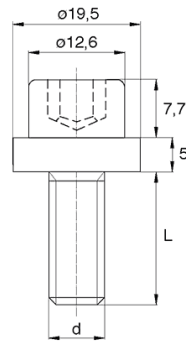

## BL-SGHEXP - Washer faced hex socket head screws

**Details:**

- **Material: Nylon**
- **Colour: natural**
- Materials: Nylon glass filled, PP, PE, PVDF, PC available on special order
- Other colours available on special order

Symbol	Thread d	L	Head diameter	Head height	Wrench size	Material	Color	Standard pack
		[mm]	[mm]	[mm]	[mm]			[szt./pcs]
BL-SGHEXP-M8x25	M8	25	19.5	12.7	6	PA	natural	5000