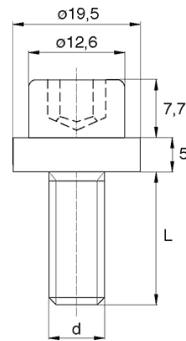

BL-SGHEXP - Washer faced hex socket head screws

Details:

- **Material: Nylon**
- **Colour: natural**
- Materials: Nylon glass filled, PP, PE, PVDF, PC available on special order
- Other colours available on special order

Symbol	Thread d	L	Head diameter	Head height	Wrench size	Material	Color	Standard pack
		[mm]	[mm]	[mm]	[mm]			[szt./pcs]
BL-SGHEXP-M10x10	M10	10	19.5	12.7	6	PA	natural	5000