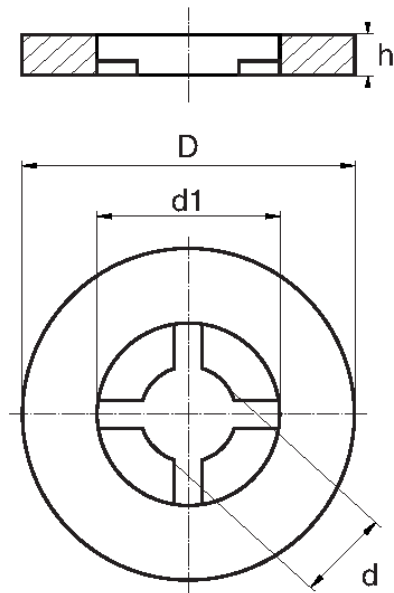

BL-PZPW-2 - Holding washers

Details:

- **Material: Nylon**
- **Colour: natural**
- **BL-PZPW-2-M4-120: The inner contour of the washer does not correspond to the drawing**

Symbol	For thread	Int. diameter	d1	Ext. diameter	Height	Material	Color	Standard pack
		d	[mm]	[mm]	[mm]			[mm]
BL-PZPW-2-M3-070	M3	2.4	3.9	7	1	PA	natural	1000