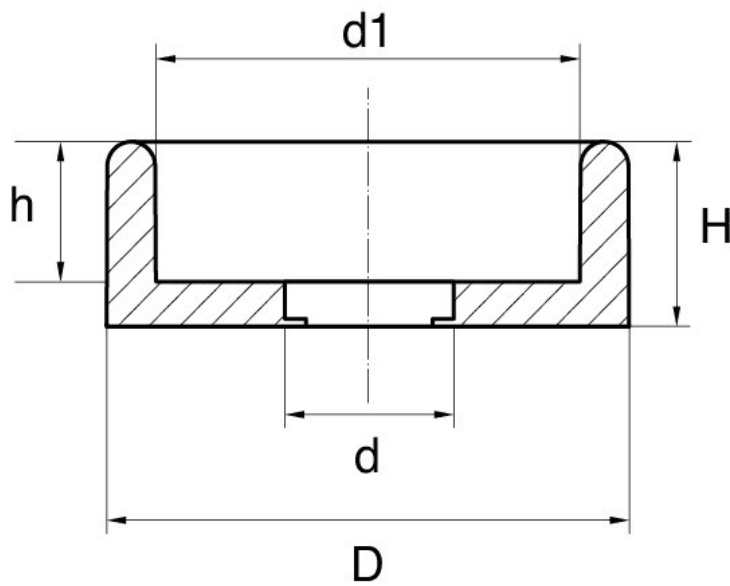

BL-PWLW - Finishing washers for cheese head screws

Details:

- **Material: Nylon**
- **Colour: black, white**
- Standard pack: 1000 pcs

Symbol	For thread	Int. diameter	d_1	Ext. diameter	Height	h	Material	Color
		d	[mm]	[mm]	[mm]	[mm]		
BL-PWLW-M6-139-WH	M6	6.4	12.3	13.9	3.3	2.3	PA	white