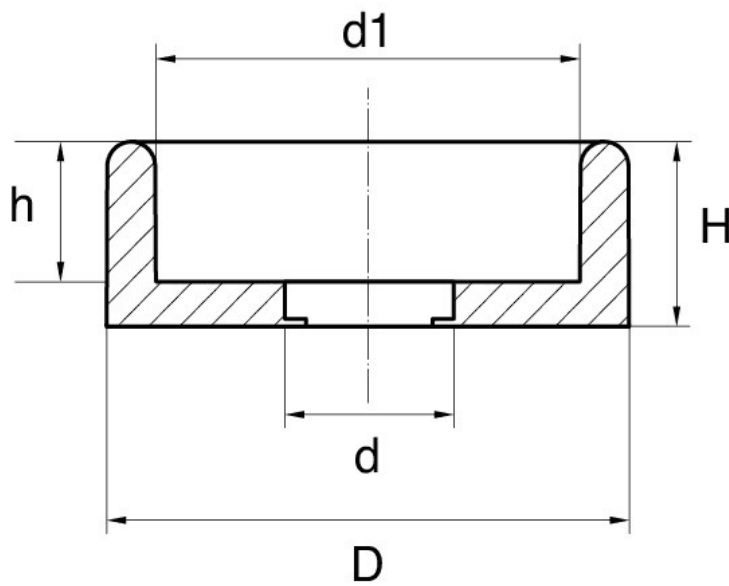

BL-PWLW - Finishing washers for cheese head screws

Details:

- **Material:** Nylon
- **Colour:** black, white
- Standard pack: 1000 pcs

Symbol	For thread	Int. diameter	d_1	Ext. diameter	Height	h	Material	Color
		d	[mm]	[mm]	[mm]	[mm]		
BL-PWLW-M3-065-WH	M3	3.2	5.5	6.5	2	1.1	PA	white