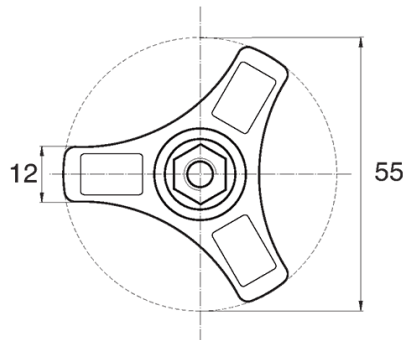

BL-PTHEX - Three-point star grip with hexagonal slot

Details:

- **Material: Nylon**
- **Colour: black**
- White, red, yellow, green, blue, grey and other colours available on special order
- Housing designed for hex head screws or nuts : ISO 4032, DIN 571, DIN 931, DIN 933, DIN 934, DIN 1587, NFE 24-017, NFE 24-032, NFE 27-311, ISO 4017
- Cover available on special order
- Standard pack: 100 pcs

Symbol	Thread d	Wrench size	h	Material	Color
		[mm]	[mm]		
BL-PTHEX-M6	M6	10	3	PA	black