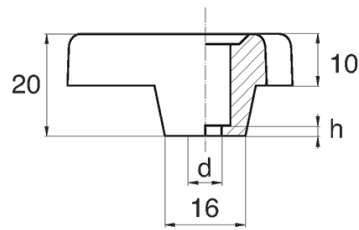

BL-PTHEX - Three-point star grip with hexagonal slot

Details:

- **Material: Nylon**
- **Colour: black**
- White, red, yellow, green, blue, grey and other colours available on special order
- Housing designed for hex head screws or nuts : ISO 4032, DIN 571, DIN 931, DIN 933, DIN 934, DIN 1587, NFE 24-017, NFE 24-032, NFE 27-311, ISO 4017
- Cover available on special order
- Standard pack: 100 pcs

Symbol	Thread d	Wrench size	h	Material	Color
		[mm]	[mm]		
BL-PTHEX-M6	M6	10	3	PA	black