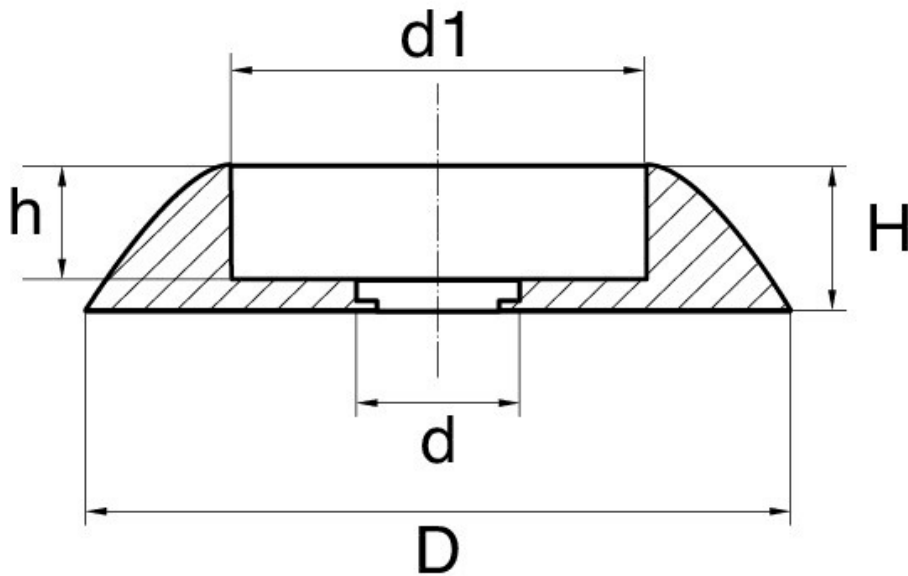

BL-PSLW4 - Conical finishing washers for cheese head screws

Details:

- **Material: Nylon**
- **Colour: black, white**
- Standard pack: 1000 pcs

| Symbol | For thread | Int. diameter d | d1 | Ext. diameter D | Height H | h | Material | Color |
|-------------|------------|--------------------|------|--------------------|-------------|------|----------|-------|
| | | [mm] | [mm] | [mm] | [mm] | [mm] | | |
| BL-PSLW4-M5 | M5 | 5.3 | 8.5 | 18 | 4 | 2.7 | PA | black |