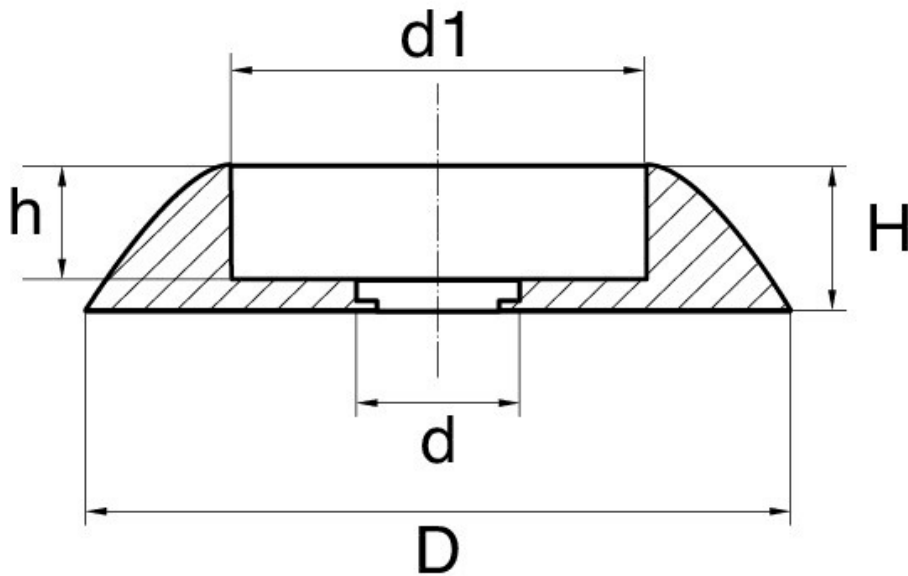

**BL-PSLW4 - Conical finishing washers for cheese head screws**

Details:

- **Material:** Nylon
- **Colour:** black, white
- Standard pack: 1000 pcs

Symbol	For thread	Int. diameter	d1	Ext. diameter	Height	h	Material	Color
		d	[mm]	[mm]	[mm]	[mm]		
BL-PSLW4-M4	M4	4.3	7	16	3.5	2.3	PA	black