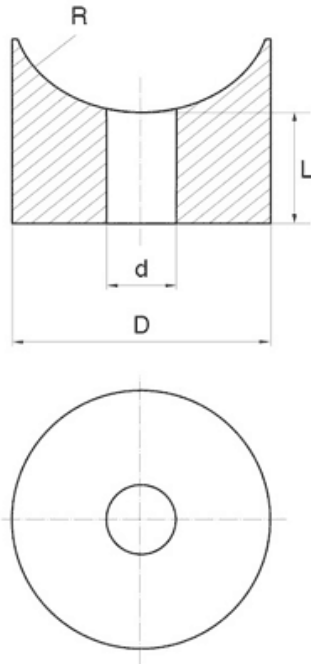

BL-PSI - Saddle washers

Details:

- **Material: Nylon**
- **Colour: natural**
- Standard pack: 5000 pcs

Symbol	Int. diameter d	Ext. diameter D	R	Height L	Material	Color
	[mm]	[mm]	[mm]	[mm]		
BL-PSI-84-200-08	8.4	20	10	8	PA	natural