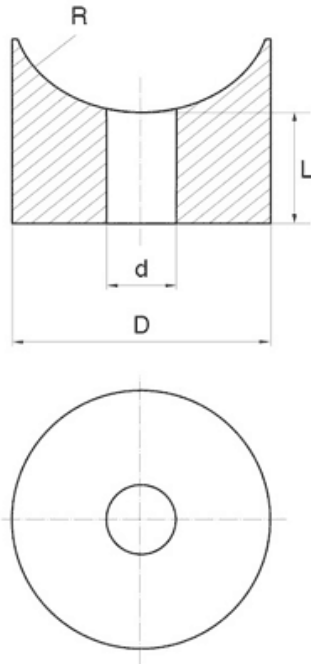

**BL-PSI - Saddle washers**

Details:

- **Material: Nylon**
- **Colour: natural**
- Standard pack: 5000 pcs

Symbol	Int. diameter d	Ext. diameter D	R	Height L	Material	Color
	[mm]	[mm]	[mm]	[mm]		
BL-PSI-84-200-07	8.4	20	10	7	PA	natural