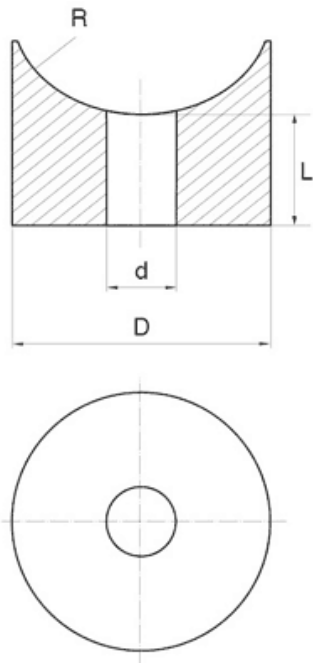

**BL-PSI - Saddle washers**

**Details:**

- **Material: Nylon**
- **Colour: natural**
- Standard pack: 5000 pcs

Symbol	Int. diameter d	Ext. diameter D	R	Height L	Material	Color
	[mm]	[mm]	[mm]	[mm]		
BL-PSI-84-200-06	8.4	20	10	6	PA	natural