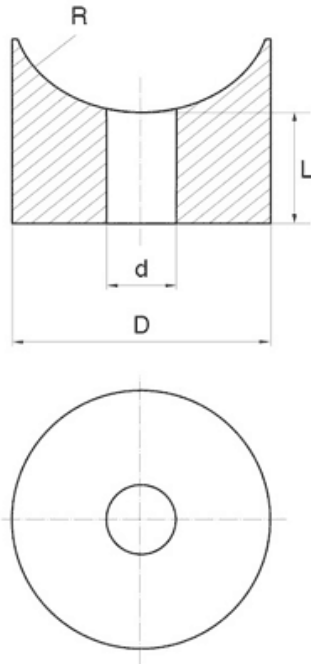

**BL-PSI - Saddle washers**

Details:

- **Material: Nylon**
- **Colour: natural**
- Standard pack: 5000 pcs

| Symbol           | Int. diameter<br>d | Ext. diameter<br>D | R    | Height<br>L | Material | Color   |
|------------------|--------------------|--------------------|------|-------------|----------|---------|
|                  | [mm]               | [mm]               | [mm] | [mm]        |          |         |
| BL-PSI-64-200-16 | 6.4                | 20                 | 11   | 16          | PA       | natural |