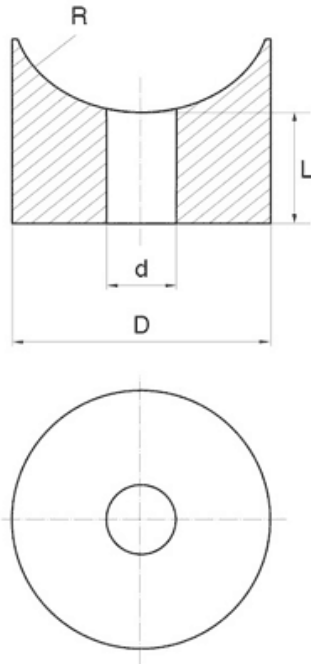

BL-PSI - Saddle washers

Details:

- **Material: Nylon**
- **Colour: natural**
- Standard pack: 5000 pcs

Symbol	Int. diameter d	Ext. diameter D	R	Height L	Material	Color
	[mm]	[mm]	[mm]	[mm]		
BL-PSI-64-200-12	6.4	20	11	12	PA	natural