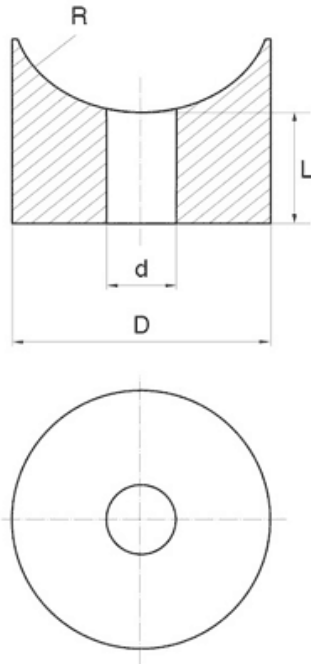

BL-PSI - Saddle washers

Details:

- **Material: Nylon**
- **Colour: natural**
- Standard pack: 5000 pcs

Symbol	Int. diameter d	Ext. diameter D	R	Height L	Material	Color
	[mm]	[mm]	[mm]	[mm]		
BL-PSI-64-200-11	6.4	20	11	11	PA	natural