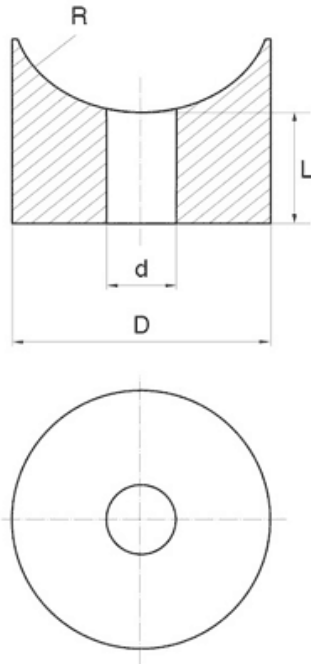

BL-PSI - Saddle washers

Details:

- **Material: Nylon**
- **Colour: natural**
- Standard pack: 5000 pcs

Symbol	Int. diameter d	Ext. diameter D	R	Height L	Material	Color
	[mm]	[mm]	[mm]	[mm]		
BL-PSI-64-200-10	6.4	20	11	10	PA	natural