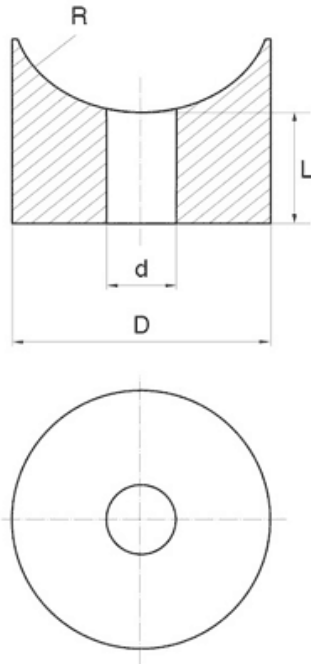

BL-PSI - Saddle washers

Details:

- **Material: Nylon**
- **Colour: natural**
- Standard pack: 5000 pcs

Symbol	Int. diameter d	Ext. diameter D	R	Height L	Material	Color
	[mm]	[mm]	[mm]	[mm]		
BL-PSI-64-125-08	6.4	12.5	6.5	8	PA	natural