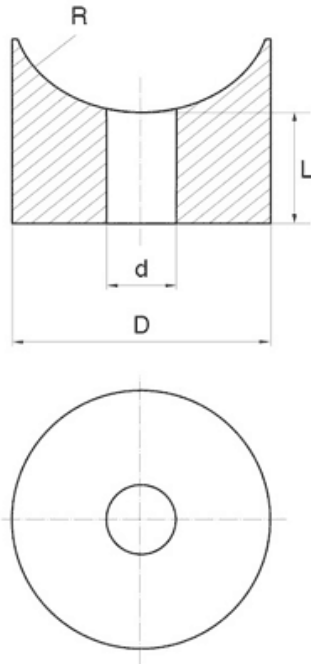

**BL-PSI - Saddle washers**

Details:

- **Material: Nylon**
- **Colour: natural**
- Standard pack: 5000 pcs

Symbol	Int. diameter d	Ext. diameter D	R	Height L	Material	Color
	[mm]	[mm]	[mm]	[mm]		
BL-PSI-64-125-07	6.4	12.5	6.5	7	PA	natural