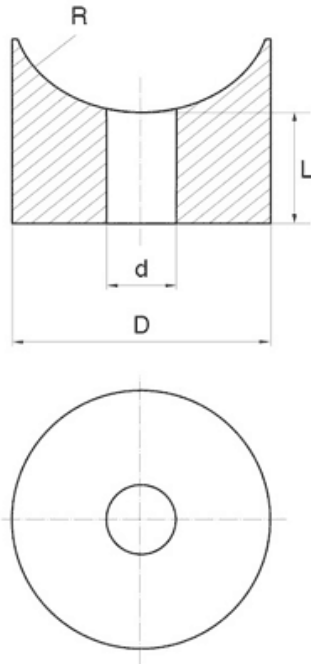

BL-PSI - Saddle washers

Details:

- **Material: Nylon**
- **Colour: natural**
- Standard pack: 5000 pcs

| Symbol | Int. diameter d | Ext. diameter D | R | Height L | Material | Color |
|------------------|--------------------|--------------------|------|-------------|----------|---------|
| | [mm] | [mm] | [mm] | [mm] | | |
| BL-PSI-64-125-06 | 6.4 | 12.5 | 6.5 | 6 | PA | natural |