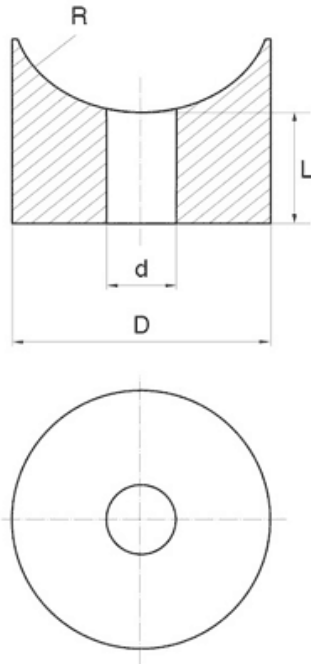

BL-PSI - Saddle washers

Details:

- **Material: Nylon**
- **Colour: natural**
- Standard pack: 5000 pcs

Symbol	Int. diameter d	Ext. diameter D	R	Height L	Material	Color
	[mm]	[mm]	[mm]	[mm]		
BL-PSI-64-125-04	6.4	12.5	6.5	4	PA	natural