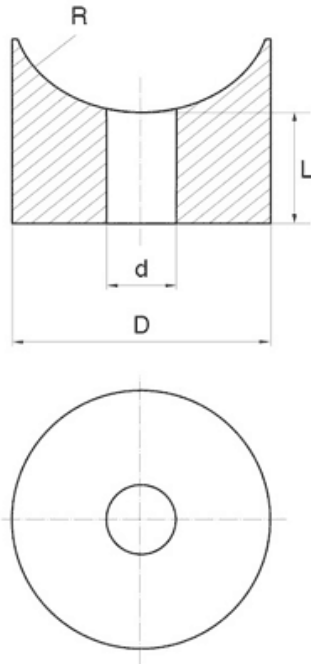

**BL-PSI - Saddle washers**

Details:

- **Material: Nylon**
- **Colour: natural**
- Standard pack: 5000 pcs

Symbol	Int. diameter d	Ext. diameter D	R	Height L	Material	Color
	[mm]	[mm]	[mm]	[mm]		
BL-PSI-53-200-25	5.3	20	10	25	PA	natural