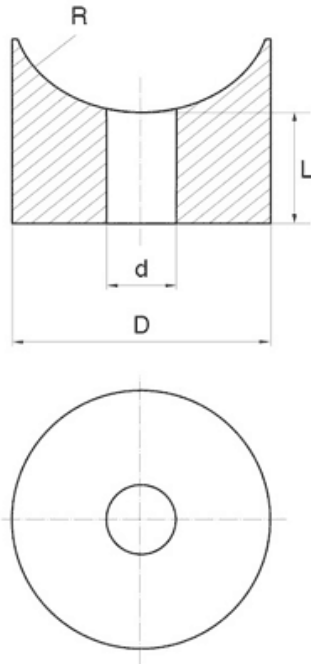

BL-PSI - Saddle washers

Details:

- **Material: Nylon**
- **Colour: natural**
- Standard pack: 5000 pcs

Symbol	Int. diameter d	Ext. diameter D	R	Height L	Material	Color
	[mm]	[mm]	[mm]	[mm]		
BL-PSI-53-200-23	5.3	20	10	23	PA	natural