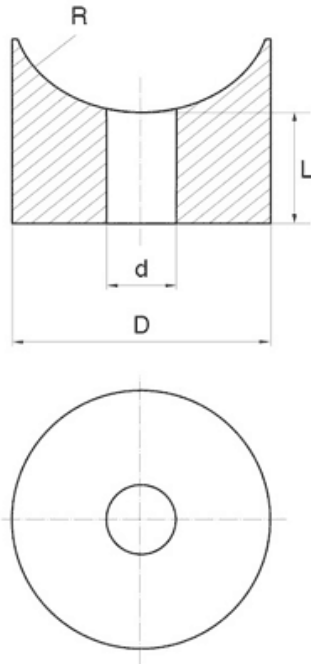

**BL-PSI - Saddle washers**

Details:

- **Material: Nylon**
- **Colour: natural**
- Standard pack: 5000 pcs

Symbol	Int. diameter d	Ext. diameter D	R	Height L	Material	Color
	[mm]	[mm]	[mm]	[mm]		
BL-PSI-53-200-22	5.3	20	10	22	PA	natural