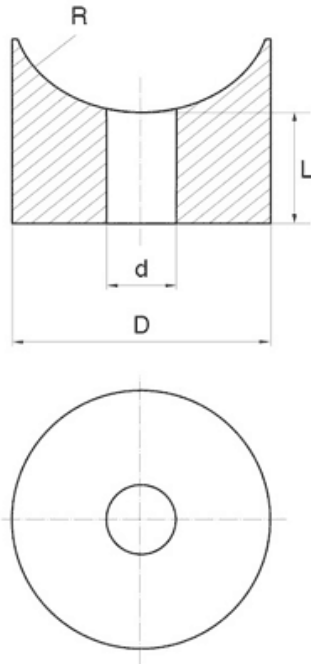

**BL-PSI - Saddle washers**

Details:

- **Material: Nylon**
- **Colour: natural**
- Standard pack: 5000 pcs

Symbol	Int. diameter d	Ext. diameter D	R	Height L	Material	Color
	[mm]	[mm]	[mm]	[mm]		
BL-PSI-53-200-21	5.3	20	10	21	PA	natural