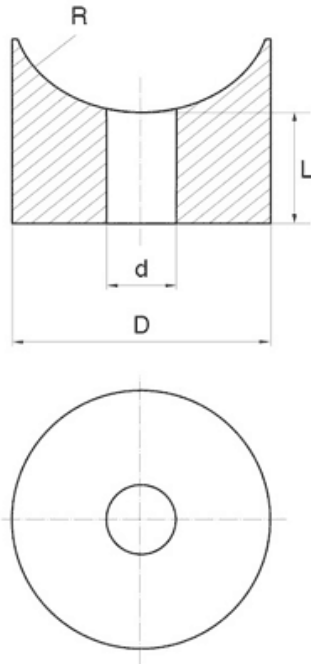

BL-PSI - Saddle washers

Details:

- **Material: Nylon**
- **Colour: natural**
- Standard pack: 5000 pcs

Symbol	Int. diameter d	Ext. diameter D	R	Height L	Material	Color
	[mm]	[mm]	[mm]	[mm]		
BL-PSI-53-200-18	5.3	20	10	18	PA	natural