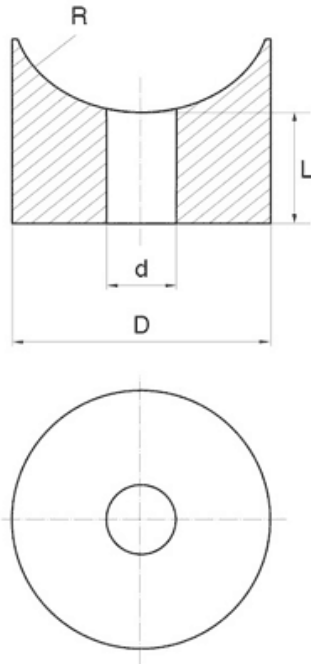

BL-PSI - Saddle washers

Details:

- **Material: Nylon**
- **Colour: natural**
- Standard pack: 5000 pcs

Symbol	Int. diameter d	Ext. diameter D	R	Height L	Material	Color
	[mm]	[mm]	[mm]	[mm]		
BL-PSI-53-200-05	5.3	20	10	5	PA	natural