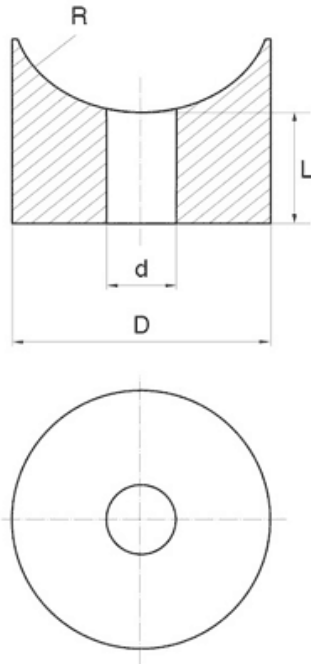

BL-PSI - Saddle washers

Details:

- **Material: Nylon**
- **Colour: natural**
- Standard pack: 5000 pcs

Symbol	Int. diameter d	Ext. diameter D	R	Height L	Material	Color
	[mm]	[mm]	[mm]	[mm]		
BL-PSI-53-150-09	5.3	15	8	9	PA	natural