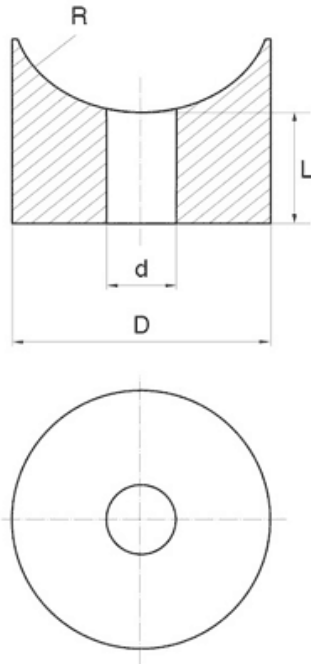

**BL-PSI - Saddle washers**

Details:

- **Material: Nylon**
- **Colour: natural**
- Standard pack: 5000 pcs

Symbol	Int. diameter d	Ext. diameter D	R	Height L	Material	Color
	[mm]	[mm]	[mm]	[mm]		
BL-PSI-53-150-07	5.3	15	8	7	PA	natural