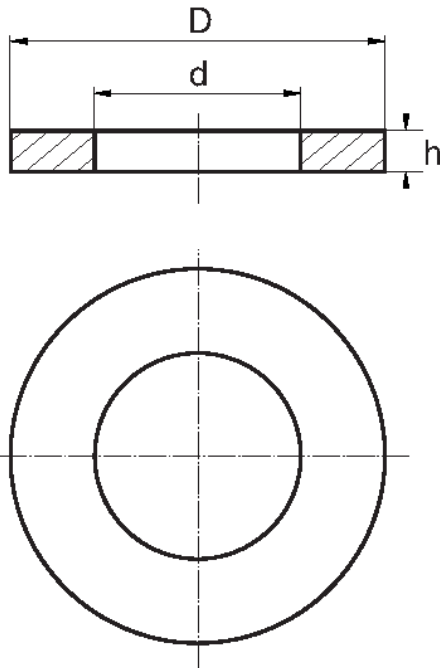

**BL-PSAM - Self-adhesive washers**

- Details:
- **Material: Nylon**
  - **Colour: natural**
  - Adhesive only suitable as an aid to mounting.
  - Materials available on special order: PE, PP, POM, PVC
  - Colour black available on special order

Symbol	For thread	Int. diameter d	Ext. diameter D	Height h	Material	Color	Standard pack
		[mm]	[mm]	[mm]			[szt./pcs]
BL-PSAM-M8-17	M8	8.4	17	1.5	PA	natural	1000