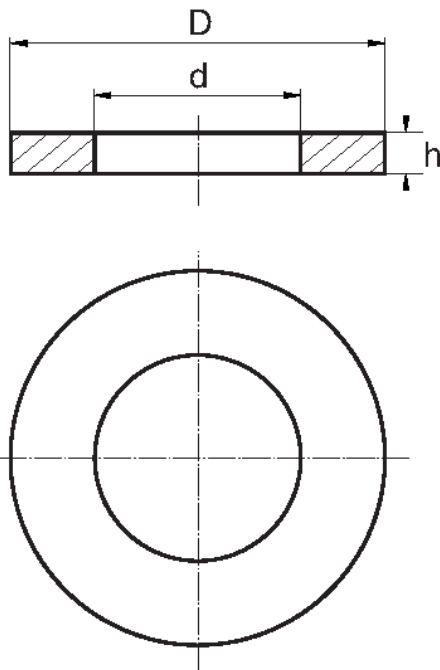

BL-PSAM - Self-adhesive washers

Details:

- **Material: Nylon**
- **Colour: natural**
- Adhesive only suitable as an aid to mounting.
- Materials available on special order: PE, PP, POM, PVC
- Colour black available on special order

Symbol	For thread	Int. diameter d	Ext. diameter D	Height h	Material	Color	Standard pack
		[mm]	[mm]	[mm]			[szt./pcs]
BL-PSAM-M8-16	M8	8.4	16	1.5	PA	natural	1000