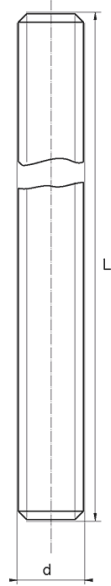

BL-PRG - Threaded studs DIN 976

Details:

- **Material: see table**
- **Colour: natural**
- Other lengths and thread sizes available on special order

Symbol	Thread d	L	Material	Color	Standard pack
		[mm]			[szt./pcs]
BL-PRG-M8x400-PA	M8	400	PA	natural	10