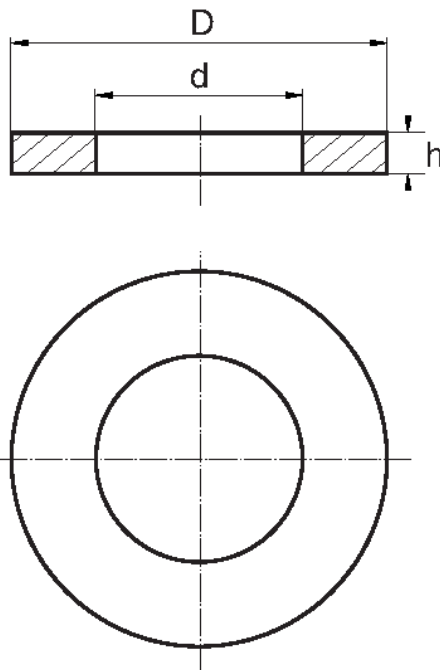

BL-PPP - Polypropylene washers

Details:

- **Material: Polypropylene (PP)**
- **Colour: natural**
- Other colours and dimensions available on special order
- Glass-filled Polypropylene available on special order
- Polypropylene washer offers a good resistance to diluted acid, diluted potassium, concentrated potassium, hydrocarbons, alcohols, aldehyde, amino acids, mineral oils, greases and oils
- Low humidity absorption

Symbol	For thread	Int. diameter d	Ext. diameter D	Height h	Material	Color	Standard pack
		[mm]	[mm]	[mm]			[szt./pcs]
BL-PPP-M14-280	M14	15	28	2.5	PP	natural	1000