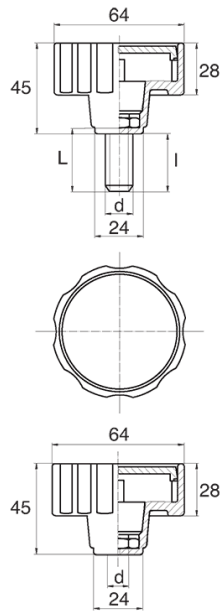

**BL-POK640 - Knurled handwheels**

**Details:**

- **Handle material: Nylon**
- **Handle colour: black**; other colours available on special order
- Thread material: see table; For type M stainless steel, brass and aluminium available on special order
- Type:
  - F - female
  - M - male
- Standard pack: 100 pcs

Symbol	Type	Ext. thread d	Int. thread d	Thread material	L	l ±1mm	Material	Color
					[mm]	[mm]		
BL-POK640M-M8-60	M	M8	-	zinc-plated steel	60	56	PA	black