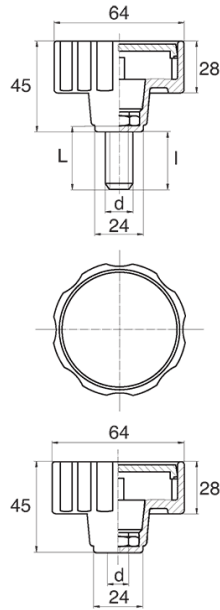

BL-POK640 - Knurled handwheels

Details:

- **Handle material: Nylon**
- **Handle colour: black**; other colours available on special order
- Thread material: see table; For type M stainless steel, brass and aluminium available on special order
- Type:
 - F - female
 - M - male
- Standard pack: 100 pcs

Symbol	Type	Ext. thread d	Int. thread d	Thread material	L	l ±1mm	Material	Color
					[mm]	[mm]		
BL-POK640M-M8-40	M	M8	-	zinc-plated steel	40	36	PA	black