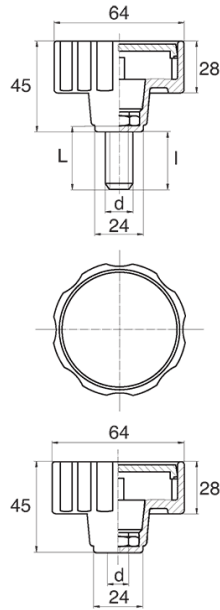

**BL-POK640 - Knurled handwheels**

- Details:
- **Handle material:** Nylon
  - **Handle colour:** black; other colours available on special order
  - Thread material: see table; For type M stainless steel, brass and aluminium available on special order
  - Type:
    - F - female
    - M - male
  - Standard pack: 100 pcs

Symbol	Type	Ext. thread d	Int. thread d	Thread material	L	l ±1mm	Material	Color
					[mm]	[mm]		
BL-POK640M-M8-35	M	M8	-	zinc-plated steel	35	31	PA	black