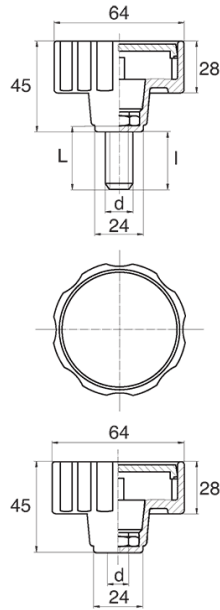

BL-POK640 - Knurled handwheels

Details:

- **Handle material: Nylon**
- **Handle colour: black**; other colours available on special order
- Thread material: see table; For type M stainless steel, brass and aluminium available on special order
- Type:
 - F - female
 - M - male
- Standard pack: 100 pcs

Symbol	Type	Ext. thread d	Int. thread d	Thread material	L	l ±1mm	Material	Color
					[mm]	[mm]		
BL-POK640M-M8-30	M	M8	-	zinc-plated steel	30	26	PA	black