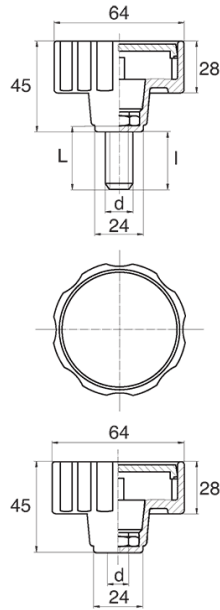

BL-POK640 - Knurled handwheels

Details:

- **Handle material: Nylon**
- **Handle colour: black**; other colours available on special order
- Thread material: see table; For type M stainless steel, brass and aluminium available on special order
- Type:
 - F - female
 - M - male
- Standard pack: 100 pcs

Symbol	Type	Ext. thread d	Int. thread d	Thread material	L	l ±1mm	Material	Color
					[mm]	[mm]		
BL-POK640M-M12-45	M	M12	-	zinc-plated steel	45	41	PA	black