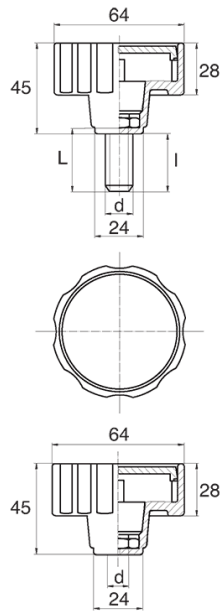

**BL-POK640 - Knurled handwheels**

- Details:
- **Handle material: Nylon**
  - **Handle colour: black**; other colours available on special order
  - Thread material: see table; For type M stainless steel, brass and aluminium available on special order
  - Type:
    - F - female
    - M - male
  - Standard pack: 100 pcs

Symbol	Type	Ext. thread d	Int. thread d	Thread material	L	l ±1mm	Material	Color
					[mm]	[mm]		
BL-POK640M-M12-40	M	M12	-	zinc-plated steel	40	36	PA	black