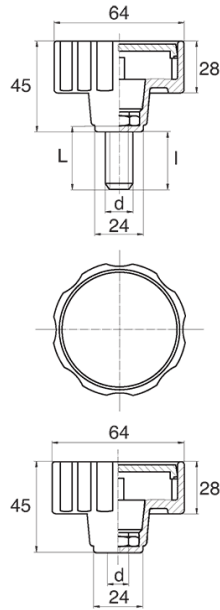

**BL-POK640 - Knurled handwheels**

**Details:**

- **Handle material: Nylon**
- **Handle colour: black**; other colours available on special order
- Thread material: see table; For type M stainless steel, brass and aluminium available on special order
- Type:
  - F - female
  - M - male
- Standard pack: 100 pcs

Symbol	Type	Ext. thread d	Int. thread d	Thread material	L	l ±1mm	Material	Color
					[mm]	[mm]		
BL-POK640M-M12-35	M	M12	-	zinc-plated steel	35	31	PA	black