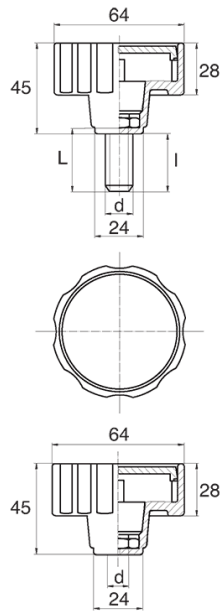

**BL-POK640 - Knurled handwheels**

Details:

- **Handle material: Nylon**
- **Handle colour: black**; other colours available on special order
- Thread material: see table; For type M stainless steel, brass and aluminium available on special order
- Type:
  - F - female
  - M - male
- Standard pack: 100 pcs

Symbol	Type	Ext. thread d	Int. thread d	Thread material	L	l ±1mm	Material	Color
					[mm]	[mm]		
BL-POK640M-M12-30	M	M12	-	zinc-plated steel	30	26	PA	black