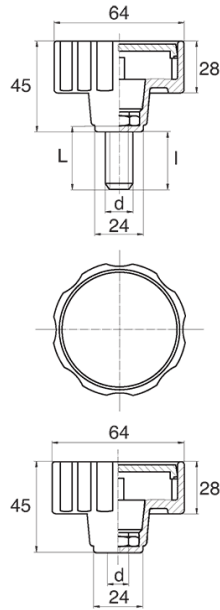

**BL-POK640 - Knurled handwheels**

- Details:
- **Handle material: Nylon**
  - **Handle colour: black**; other colours available on special order
  - Thread material: see table; For type M stainless steel, brass and aluminium available on special order
  - Type:
    - F - female
    - M - male
  - Standard pack: 100 pcs

Symbol	Type	Ext. thread d	Int. thread d	Thread material	L	l ±1mm	Material	Color
					[mm]	[mm]		
BL-POK640M-M10-35	M	M10	-	zinc-plated steel	35	31	PA	black