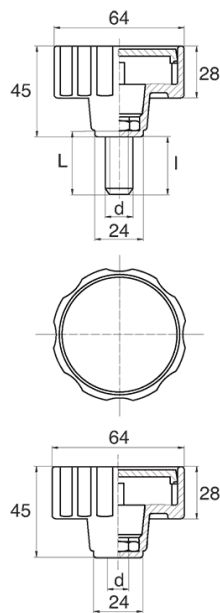

BL-POK640 - Knurled handwheels

Details:

- **Handle material: Nylon**
- **Handle colour: black**; other colours available on special order
- Thread material: see table; For type M stainless steel, brass and aluminium available on special order
- Type:
 - F - female
 - M - male
- Standard pack: 100 pcs

Symbol	Type	Ext. thread d	Int. thread d	Thread material	L	l ±1mm	Material	Color
					[mm]	[mm]		
BL-POK640F-M8-2	F	-	M8	stainless steel	-	-	PA	black