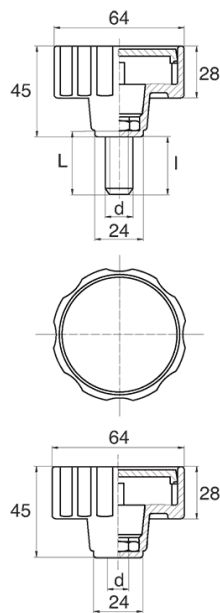

BL-POK640 - Knurled handwheels

Details:

- **Handle material: Nylon**
- **Handle colour: black**; other colours available on special order
- Thread material: see table; For type M stainless steel, brass and aluminium available on special order
- Type:
 - F - female
 - M - male
- Standard pack: 100 pcs

Symbol	Type	Ext. thread d	Int. thread d	Thread material	L	l ±1mm	Material	Color
					[mm]	[mm]		
BL-POK640F-M12-4	F	-	M12	PA	-	-	PA	black