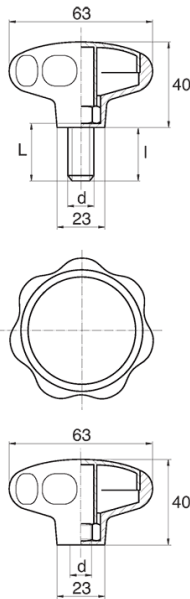

**BL-POK630 - Star handwheels**

**Details:**

- **Handle material: Nylon**
- **Handle colour: black**; other colours available on special order
- Thread material: see table; For type M stainless steel, brass and aluminium available on special order
- Type:
  - F - female
  - M - male
- Standard pack: 100 pcs

Symbol	Type	Ext. thread d	Int. thread d	Thread material	L	l ±1mm	Material	Color
					[mm]	[mm]		
BL-POK630F-M8-2	F	-	M8	stainless steel	-	-	PA	black