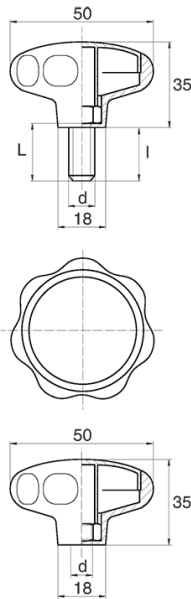

**BL-POK500 - Star handwheels**

**Details:**

- **Handle material:** Nylon
- **Handle colour:** black; other colours available on special order
- Thread material: see table; For type M stainless steel, brass and aluminium available on special order
- Type:
  - F - female
  - M - male
- Standard pack: 100 pcs

Symbol	Type	Ext. thread d	Int. thread d	Thread material	L	l ±1mm	Material	Color
					[mm]	[mm]		
BL-POK500M-M8-45	M	M8	-	zinc-plated steel	45	41	PA	black