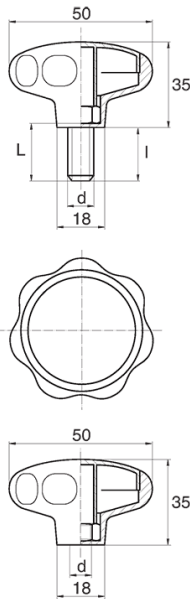

**BL-POK500 - Star handwheels**

**Details:**

- **Handle material:** Nylon
- **Handle colour:** black; other colours available on special order
- **Thread material:** see table; For type M stainless steel, brass and aluminium available on special order
- **Type:**
  - F - female
  - M - male
- **Standard pack:** 100 pcs

Symbol	Type	Ext. thread d	Int. thread d	Thread material	L	l ±1mm	Material	Color
					[mm]	[mm]		
BL-POK500M-M6-20	M	M6	-	zinc-plated steel	20	15	PA	black