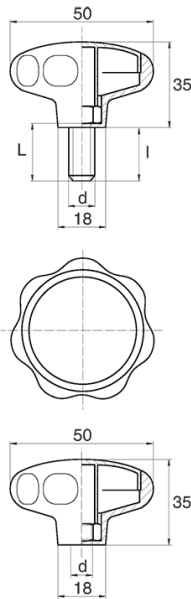

**BL-POK500 - Star handwheels**

**Details:**

- **Handle material: Nylon**
- **Handle colour: black**; other colours available on special order
- Thread material: see table; For type M stainless steel, brass and aluminium available on special order
- Type:
  - F - female
  - M - male
- Standard pack: 100 pcs

Symbol	Type	Ext. thread d	Int. thread d	Thread material	L	l ±1mm	Material	Color
					[mm]	[mm]		
BL-POK500F-M8-3	F	-	M8	brass	-	-	PA	black