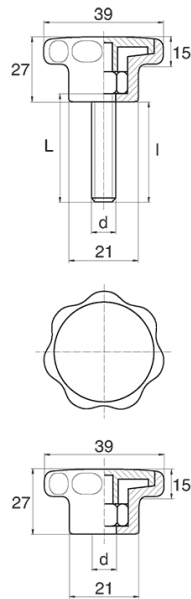

BL-POK390 - Star grips

Details:

- **Handle material:** Nylon
- **Handle colour:** black; other colours available on special order
- **Thread material:** see table; For type M stainless steel, brass and aluminium available on special order
- **Type:**
 - F - female
 - M - male
- **Standard pack:** 100 pcs

Symbol	Type	Ext. thread d	Int. thread d	Thread material	L	l ±1mm	Material	Color
					[mm]	[mm]		
BL-POK390M-M8-60	M	M8	-	zinc-plated steel	60	57	PA	black