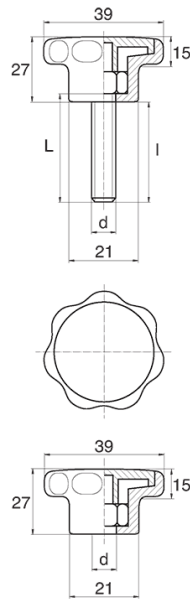

BL-POK390 - Star grips

Details:

- **Handle material:** Nylon
- **Handle colour:** black; other colours available on special order
- **Thread material:** see table; For type M stainless steel, brass and aluminium available on special order
- **Type:**
 - F - female
 - M - male
- **Standard pack:** 100 pcs

Symbol	Type	Ext. thread d	Int. thread d	Thread material	L	l ±1mm	Material	Color
					[mm]	[mm]		
BL-POK390M-M8-40	M	M8	-	zinc-plated steel	40	37	PA	black