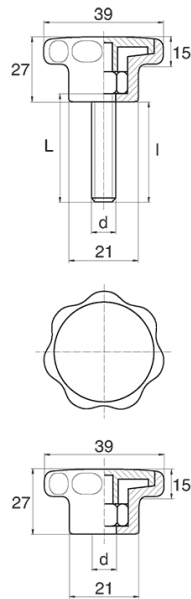

BL-POK390 - Star grips

Details:

- **Handle material:** Nylon
- **Handle colour:** black; other colours available on special order
- **Thread material:** see table; For type M stainless steel, brass and aluminium available on special order
- **Type:**
 - F - female
 - M - male
- **Standard pack:** 100 pcs

Symbol	Type	Ext. thread d	Int. thread d	Thread material	L	l ±1mm	Material	Color
					[mm]	[mm]		
BL-POK390M-M8-30	M	M8	-	zinc-plated steel	30	27	PA	black