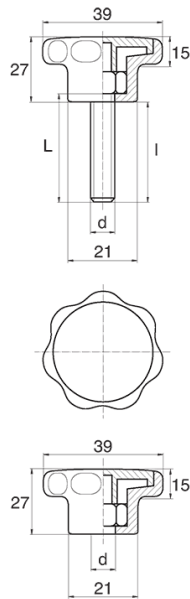

## BL-POK390 - Star grips

### Details:

- **Handle material:** Nylon
- **Handle colour:** black; other colours available on special order
- **Thread material:** see table; For type M stainless steel, brass and aluminium available on special order
- **Type:**
  - F - female
  - M - male
- **Standard pack:** 100 pcs

Symbol	Type	Ext. thread d	Int. thread d	Thread material	L	l ±1mm	Material	Color
					[mm]	[mm]		
BL-POK390M-M8-25	M	M8	-	zinc-plated steel	25	22	PA	black